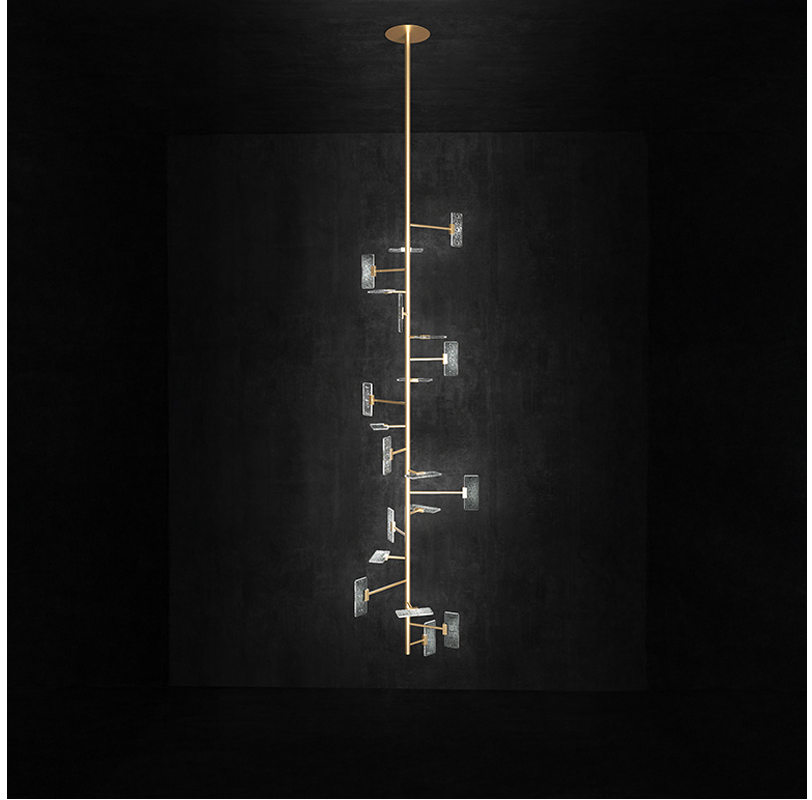

PROJECT	
TYPE	
SPECIFIER	
QUANTITY	
DATE	

TREE SUSPENSION

D182000-

base number	Color Temperature	Finish Options	Finish Options

1. To build a product code in our configurator select the specify button on the base model # product page
2. To build a manual product code on this datasheet choose from the options listed below in blue font and add the suffix to the base model #

GENERAL

Series: Tree
Partner: Artigja
Division: Design
Installation: Suspension
Product Type: Chandelier
Mounting Location: Ceiling
Light Distribution: Direct / Indirect

PHYSICAL

Shape: Abstract
Length (mm): 800
Length (in): 31 1/2
Height (mm): 3000
Height (in): 118 1/8
Diffuser: Glass - Clear / Amber / Smoke Gray
Fixture Finish: BBS / BUB / ABR / DRB / DUB / AGD / LBB / DBZ / BBN / PCH / PGO / PBN / WHI / BLK
Accent Finish: CLR / AMB / SMG
Fixture Material: Glass / Metal
Primary Material: Glass

ELECTRICAL

Lamp Type: LED
Input Wattage (W): 84
Dimming: Dali Dimming / Phase Dimming
Driver Included: Yes
Driver Location: Integrated
Driver Class: Class 2
Input Voltage (V): 120
Output Voltage (V): 12
Upon Request: 0-10V Dimming

LED

Number of LEDs: 20
Color Temperature (°K): 2700 / 3000 / 4000
Nominal Lumen (lm): 12300 / 12400 / 13680
Lamp Life (hrs): 50000

OPTICAL

RATINGS AND CERTIFICATIONS

Certified By: Certified for North American Standards
IP rating: IP20