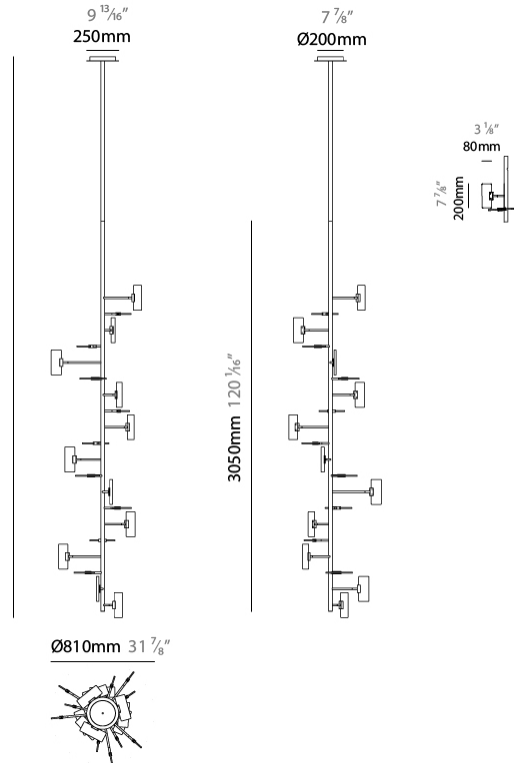

GENERAL

Series: Tree
Partner: Artigja
Division: Design
Installation: Suspension
Product Type: Chandelier
Mounting Location: Ceiling
Light Distribution: Direct / Indirect

PHYSICAL

Shape: Abstract
Length (mm): 800
Length (in): 31 1/2
Height (mm): 3000
Height (in): 118 1/8
Diffuser: Glass - Clear / Amber / Smoke Gray
Fixture Finish: BBS / BUB / ABR / DRB / DUB / AGD / LBB / DBZ / BBN / PCH / PGO / PBN / WHI / BLK
Accent Finish: CLR / AMB / SMG
Fixture Material: Glass / Metal
Primary Material: Glass

LED

Number of LEDs: 20
Color Temperature (°K): 2700 / 3000 / 4000
Nominal Lumen (lm): 12300 / 12400 / 13680
Lamp Life (hrs): 50000

OPTICAL

RATINGS AND CERTIFICATIONS

Certified By: Certified for North American Standards
IP rating: IP20

GENERAL

Series: Tree
Partner: Artigja
Division: Design
Installation: Suspension
Product Type: Chandelier
Mounting Location: Ceiling
Light Distribution: Direct / Indirect

PHYSICAL

Shape: Abstract
Length (mm): 1600
Length (in): 63
Width (mm): 800
Width (in): 31 1/2
Height (mm): 3000
Height (in): 118 1/8
Diffuser: Glass - Clear / Amber / Smoke Gray
Fixture Finish: BBS / BUB / ABR / DRB / DUB / AGD / LBB / DBZ / BBN / PCH / PGO / PBN / WHI / BLK
Accent Finish: CLR / AMB / SMG
Fixture Material: Glass / Metal
Primary Material: Glass